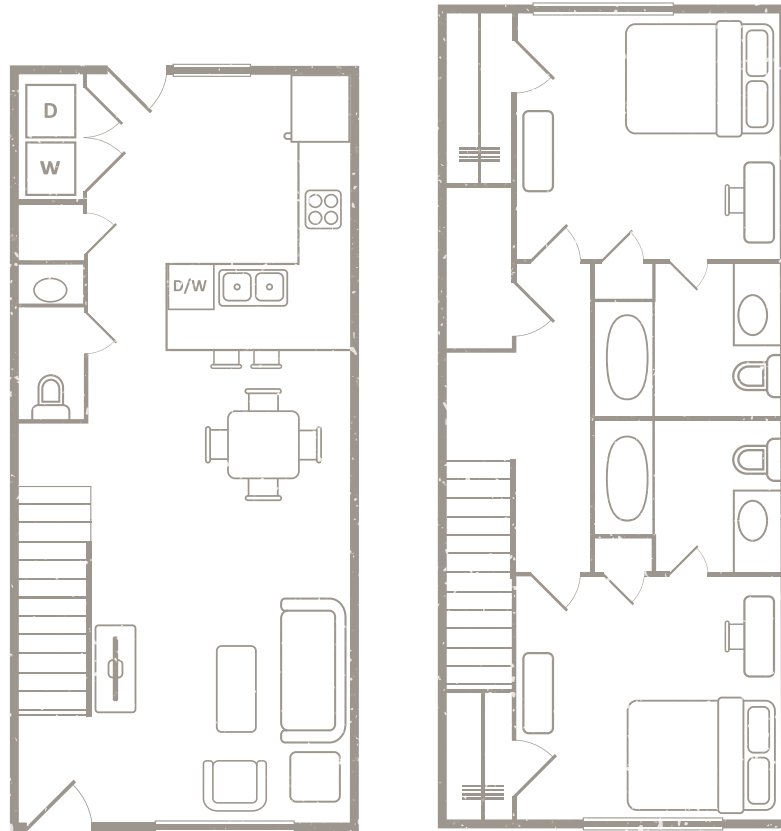

2 BEDROOM, 2 BATH APARTMENT

1,264 SQ. FT.

p: 205-379-0088

 redpoint-tuscaloosa.com

2 BEDROOM, 2 BATH TOWNHOME

1,281 SQ. FT.

p: 205-379-0088 redpoint-tuscaloosa.com