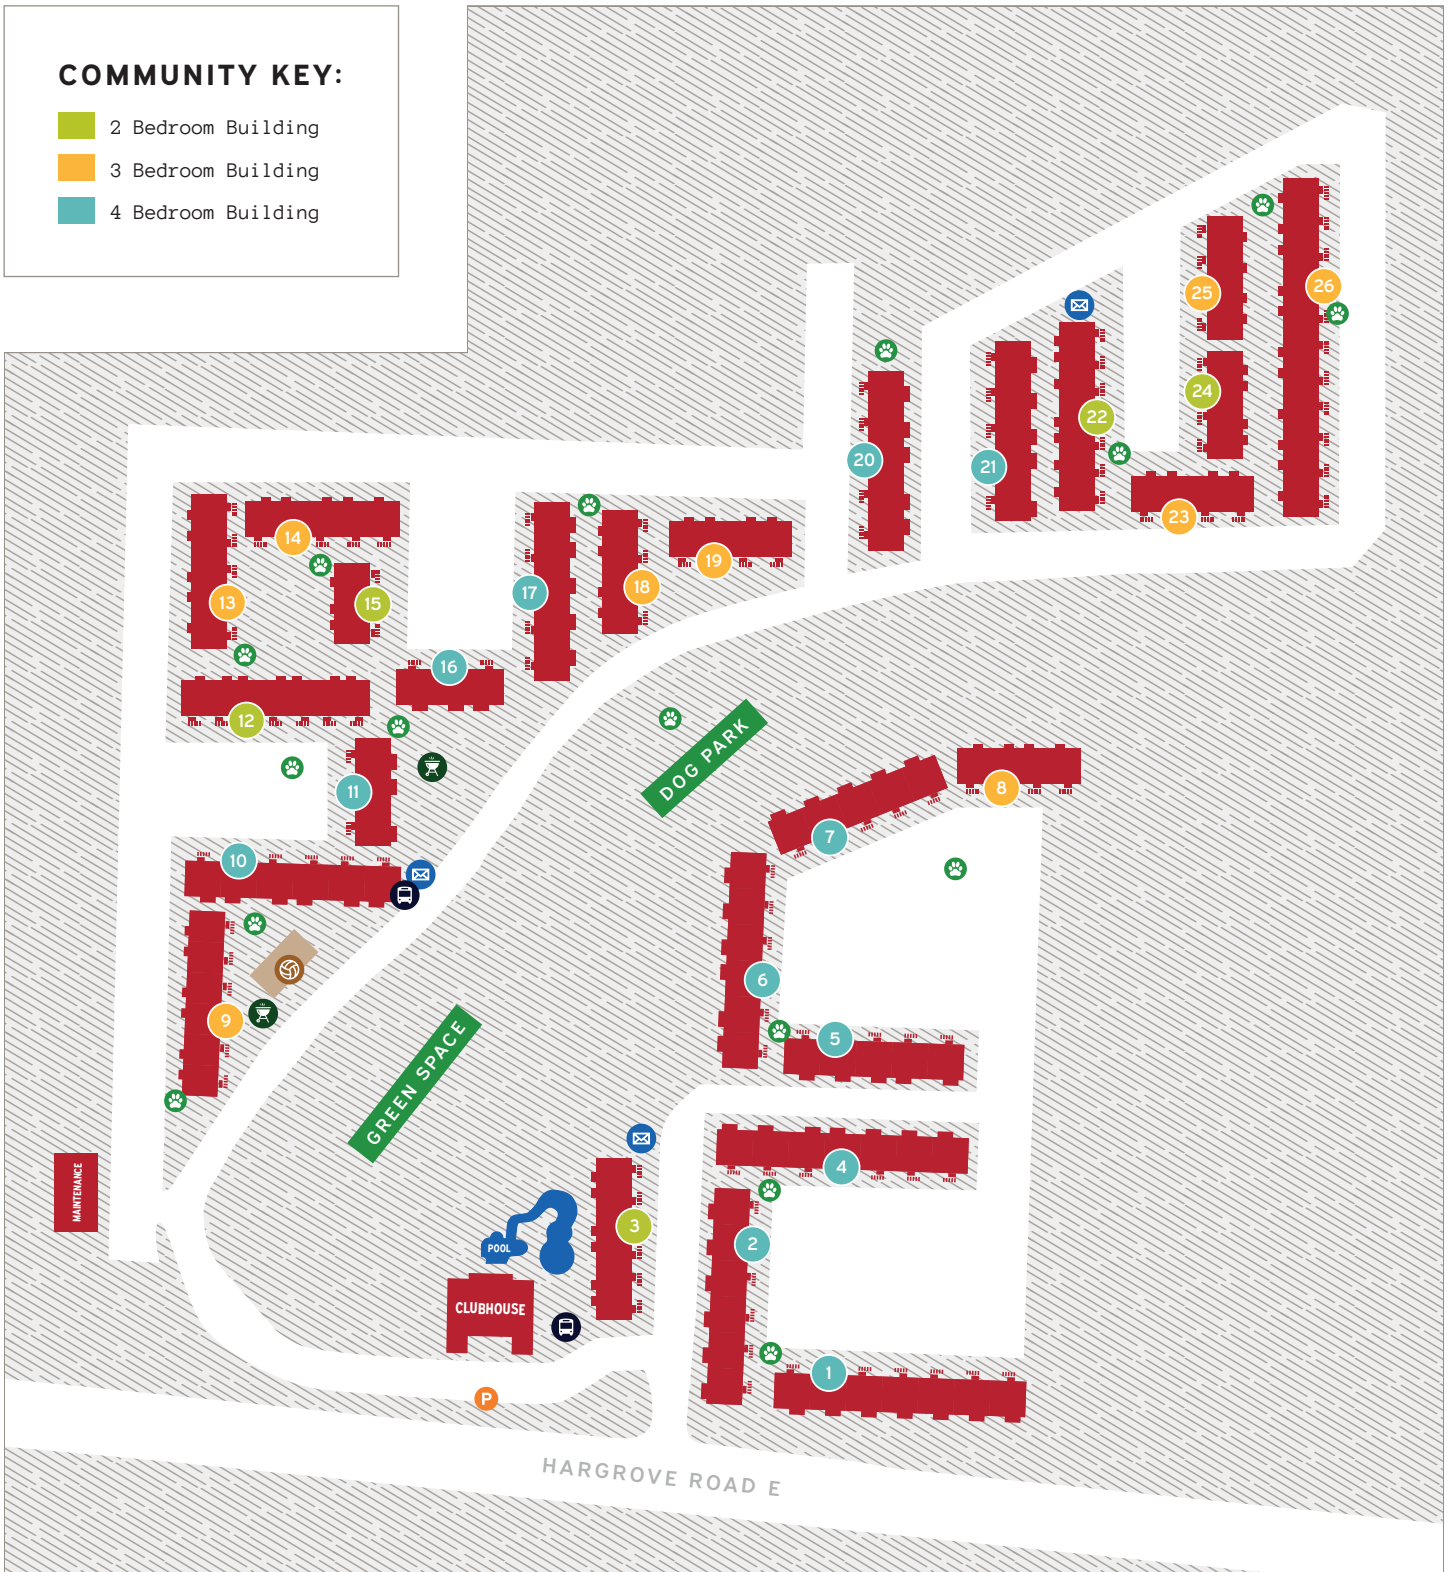

COMMUNITY KEY:

- 2 Bedroom Building
- 3 Bedroom Building
- 4 Bedroom Building

REDPOINT
TUSCALOOSA

MAP KEY

- S Shuttle Stop
- G Grill Area
- P Pet Station
- V Volleyball Court
- P Future Resident Parking
- M Mailboxes

REDPOINT-TUSCALOOSA.COM

OFFICE: 1100 Hargrove Road E • Tuscaloosa, AL